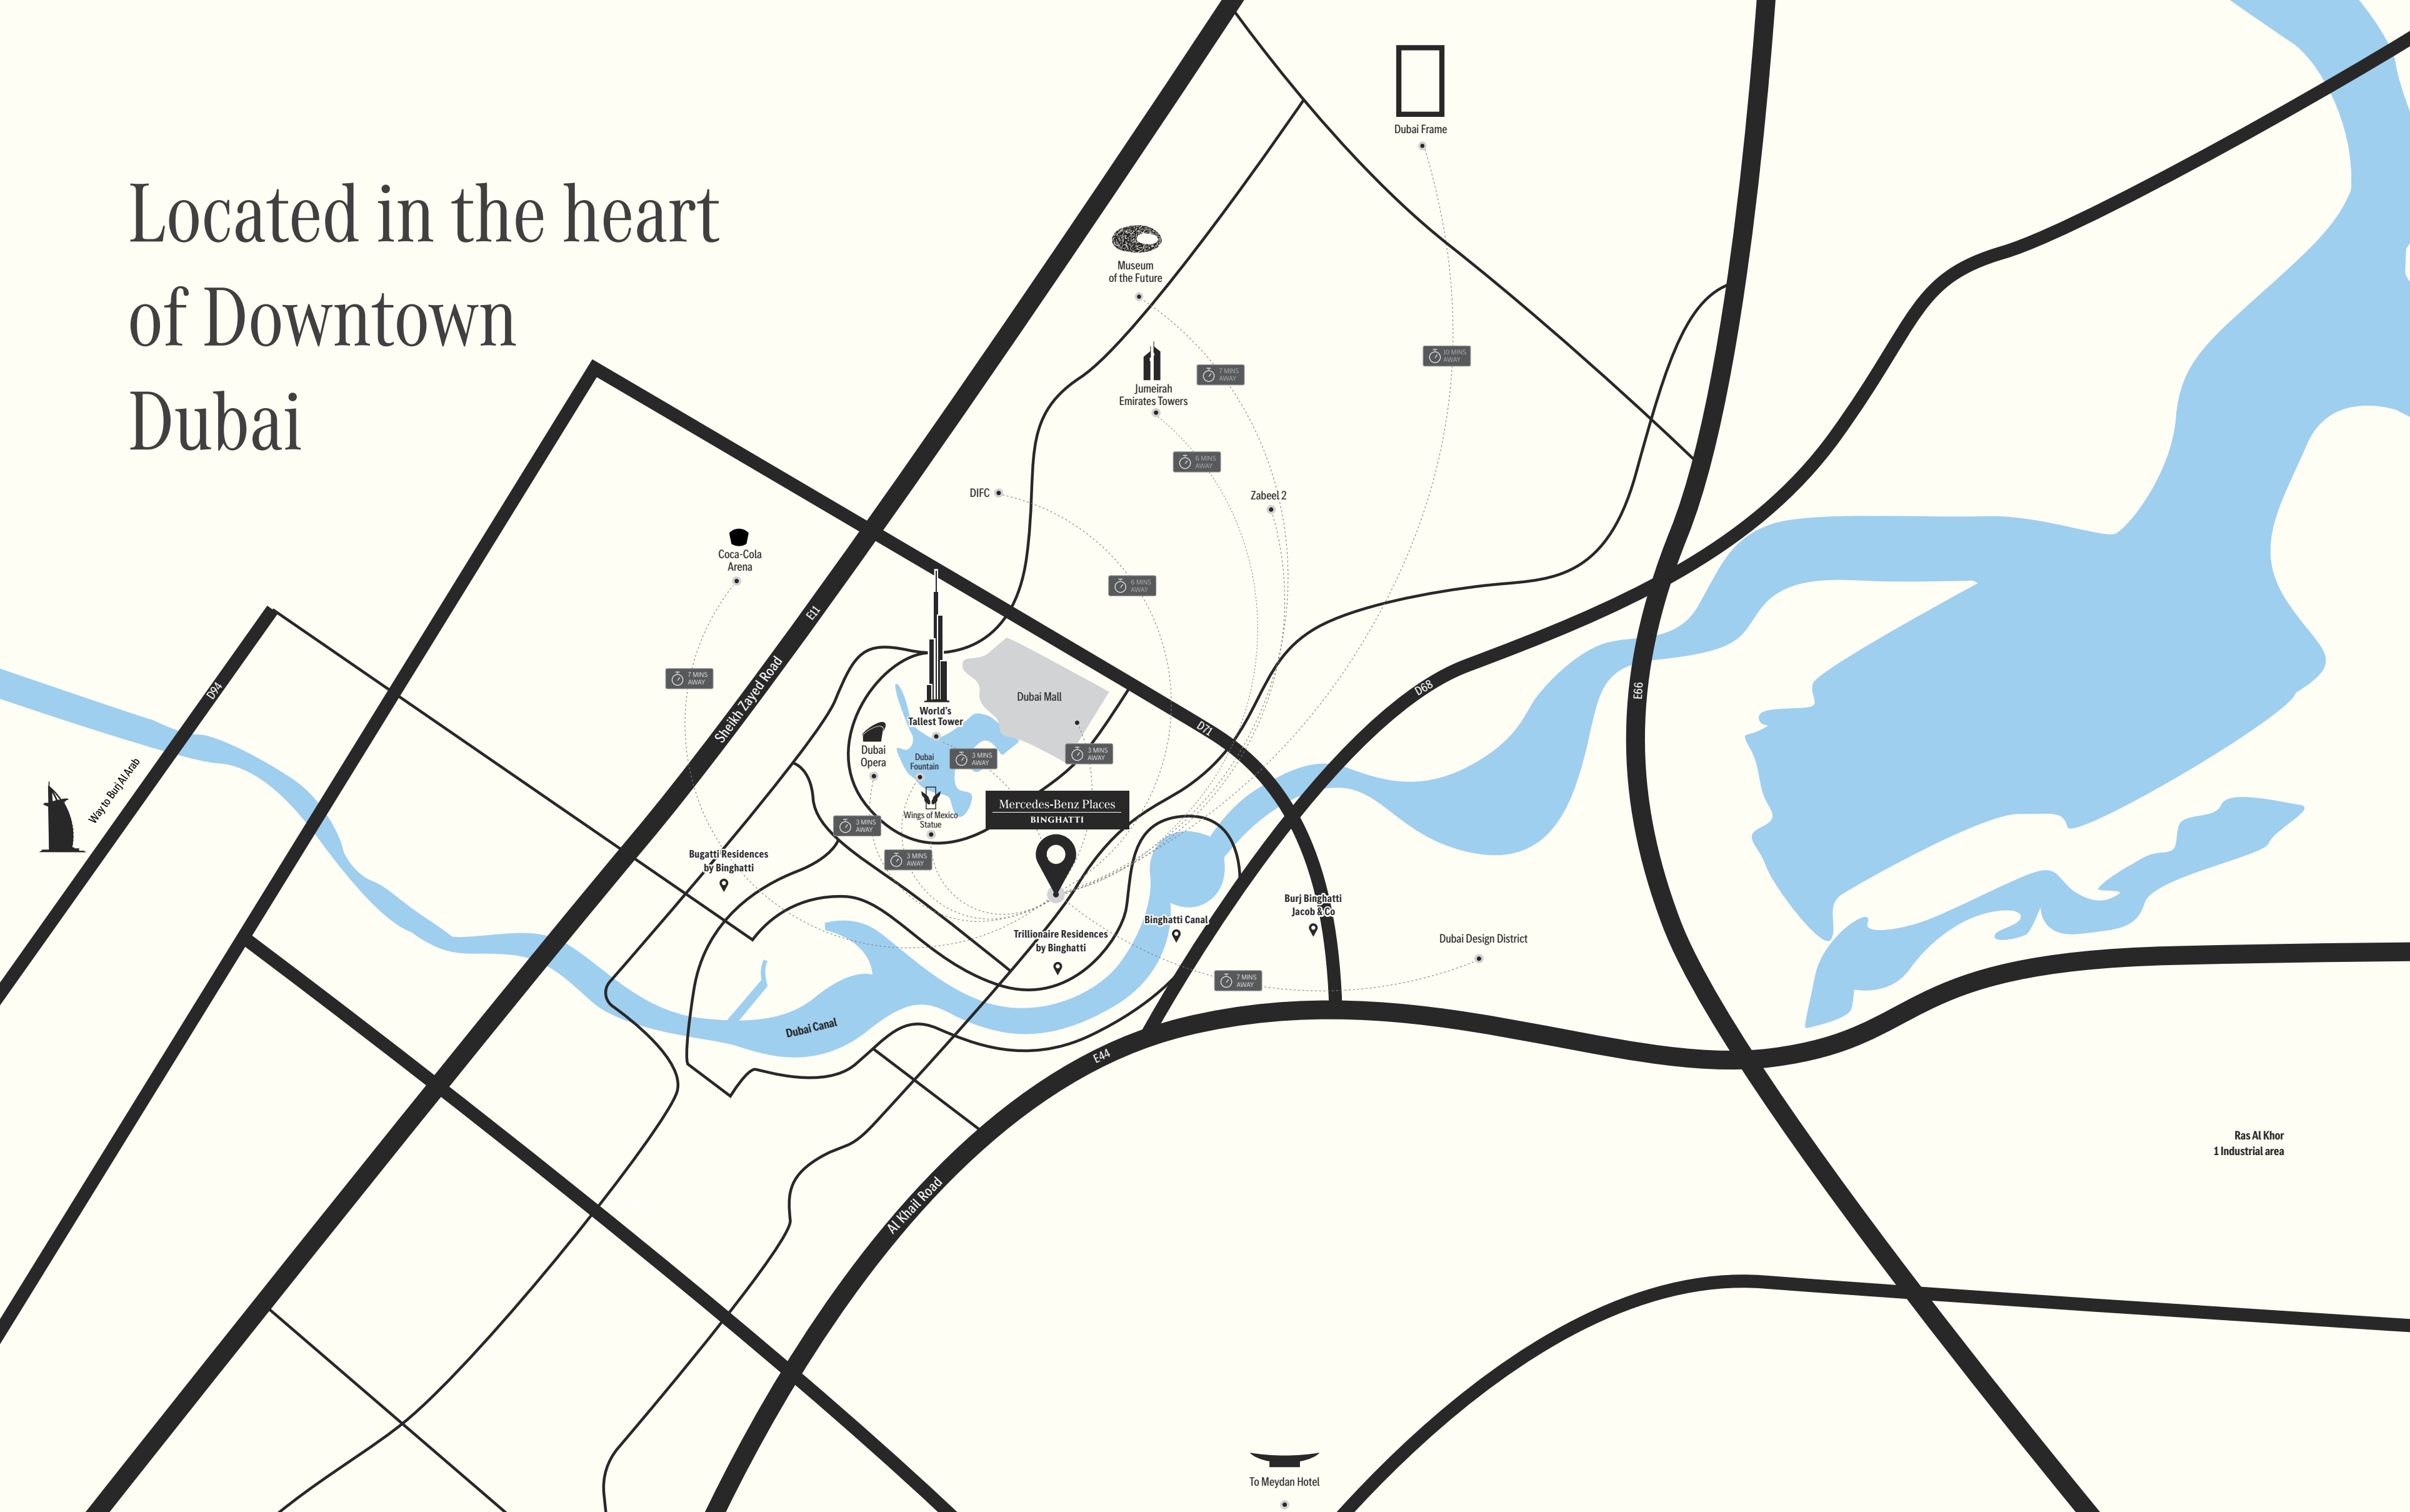

# The Map

JUMEIRAH PUBLIC BEACH  
7.7 KM | 15 MINUTES

BURJ KHALIFA  
3 KM | 10 MINUTES

DOWNTOWN DUBAI  
1.1 KM | 4 MINUTES

DUBAI MALL  
3 KM | 7 MINUTES

DUBAI INTERNATIONAL  
FINANCIAL CENTRE  
3 KM | 7 MINUTES

EMIRATES TOWERS  
4.9 KM | 11 MINUTES

# Located in the heart of Downtown Dubai