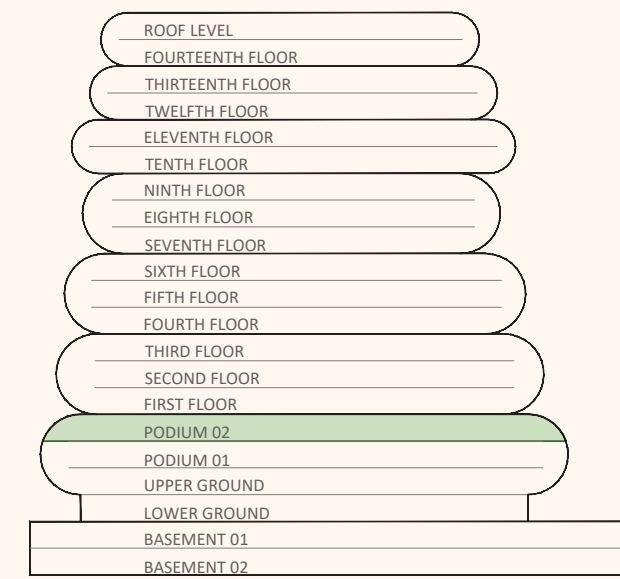

14TH FLOOR PLAN

JW MARRIOTT

RESIDENCES AL MARJAN ISLAND

FLOOR DEMARCATION

LEGENDS	
UNIT COLOR CODE	APARTMENT TYPE
	1 BR
	2 BR
	3 BR
	PENTHOUSE
	DUPLEX- A

PODIUM - 01

JW MARRIOTT

RESIDENCES AL MARJAN ISLAND