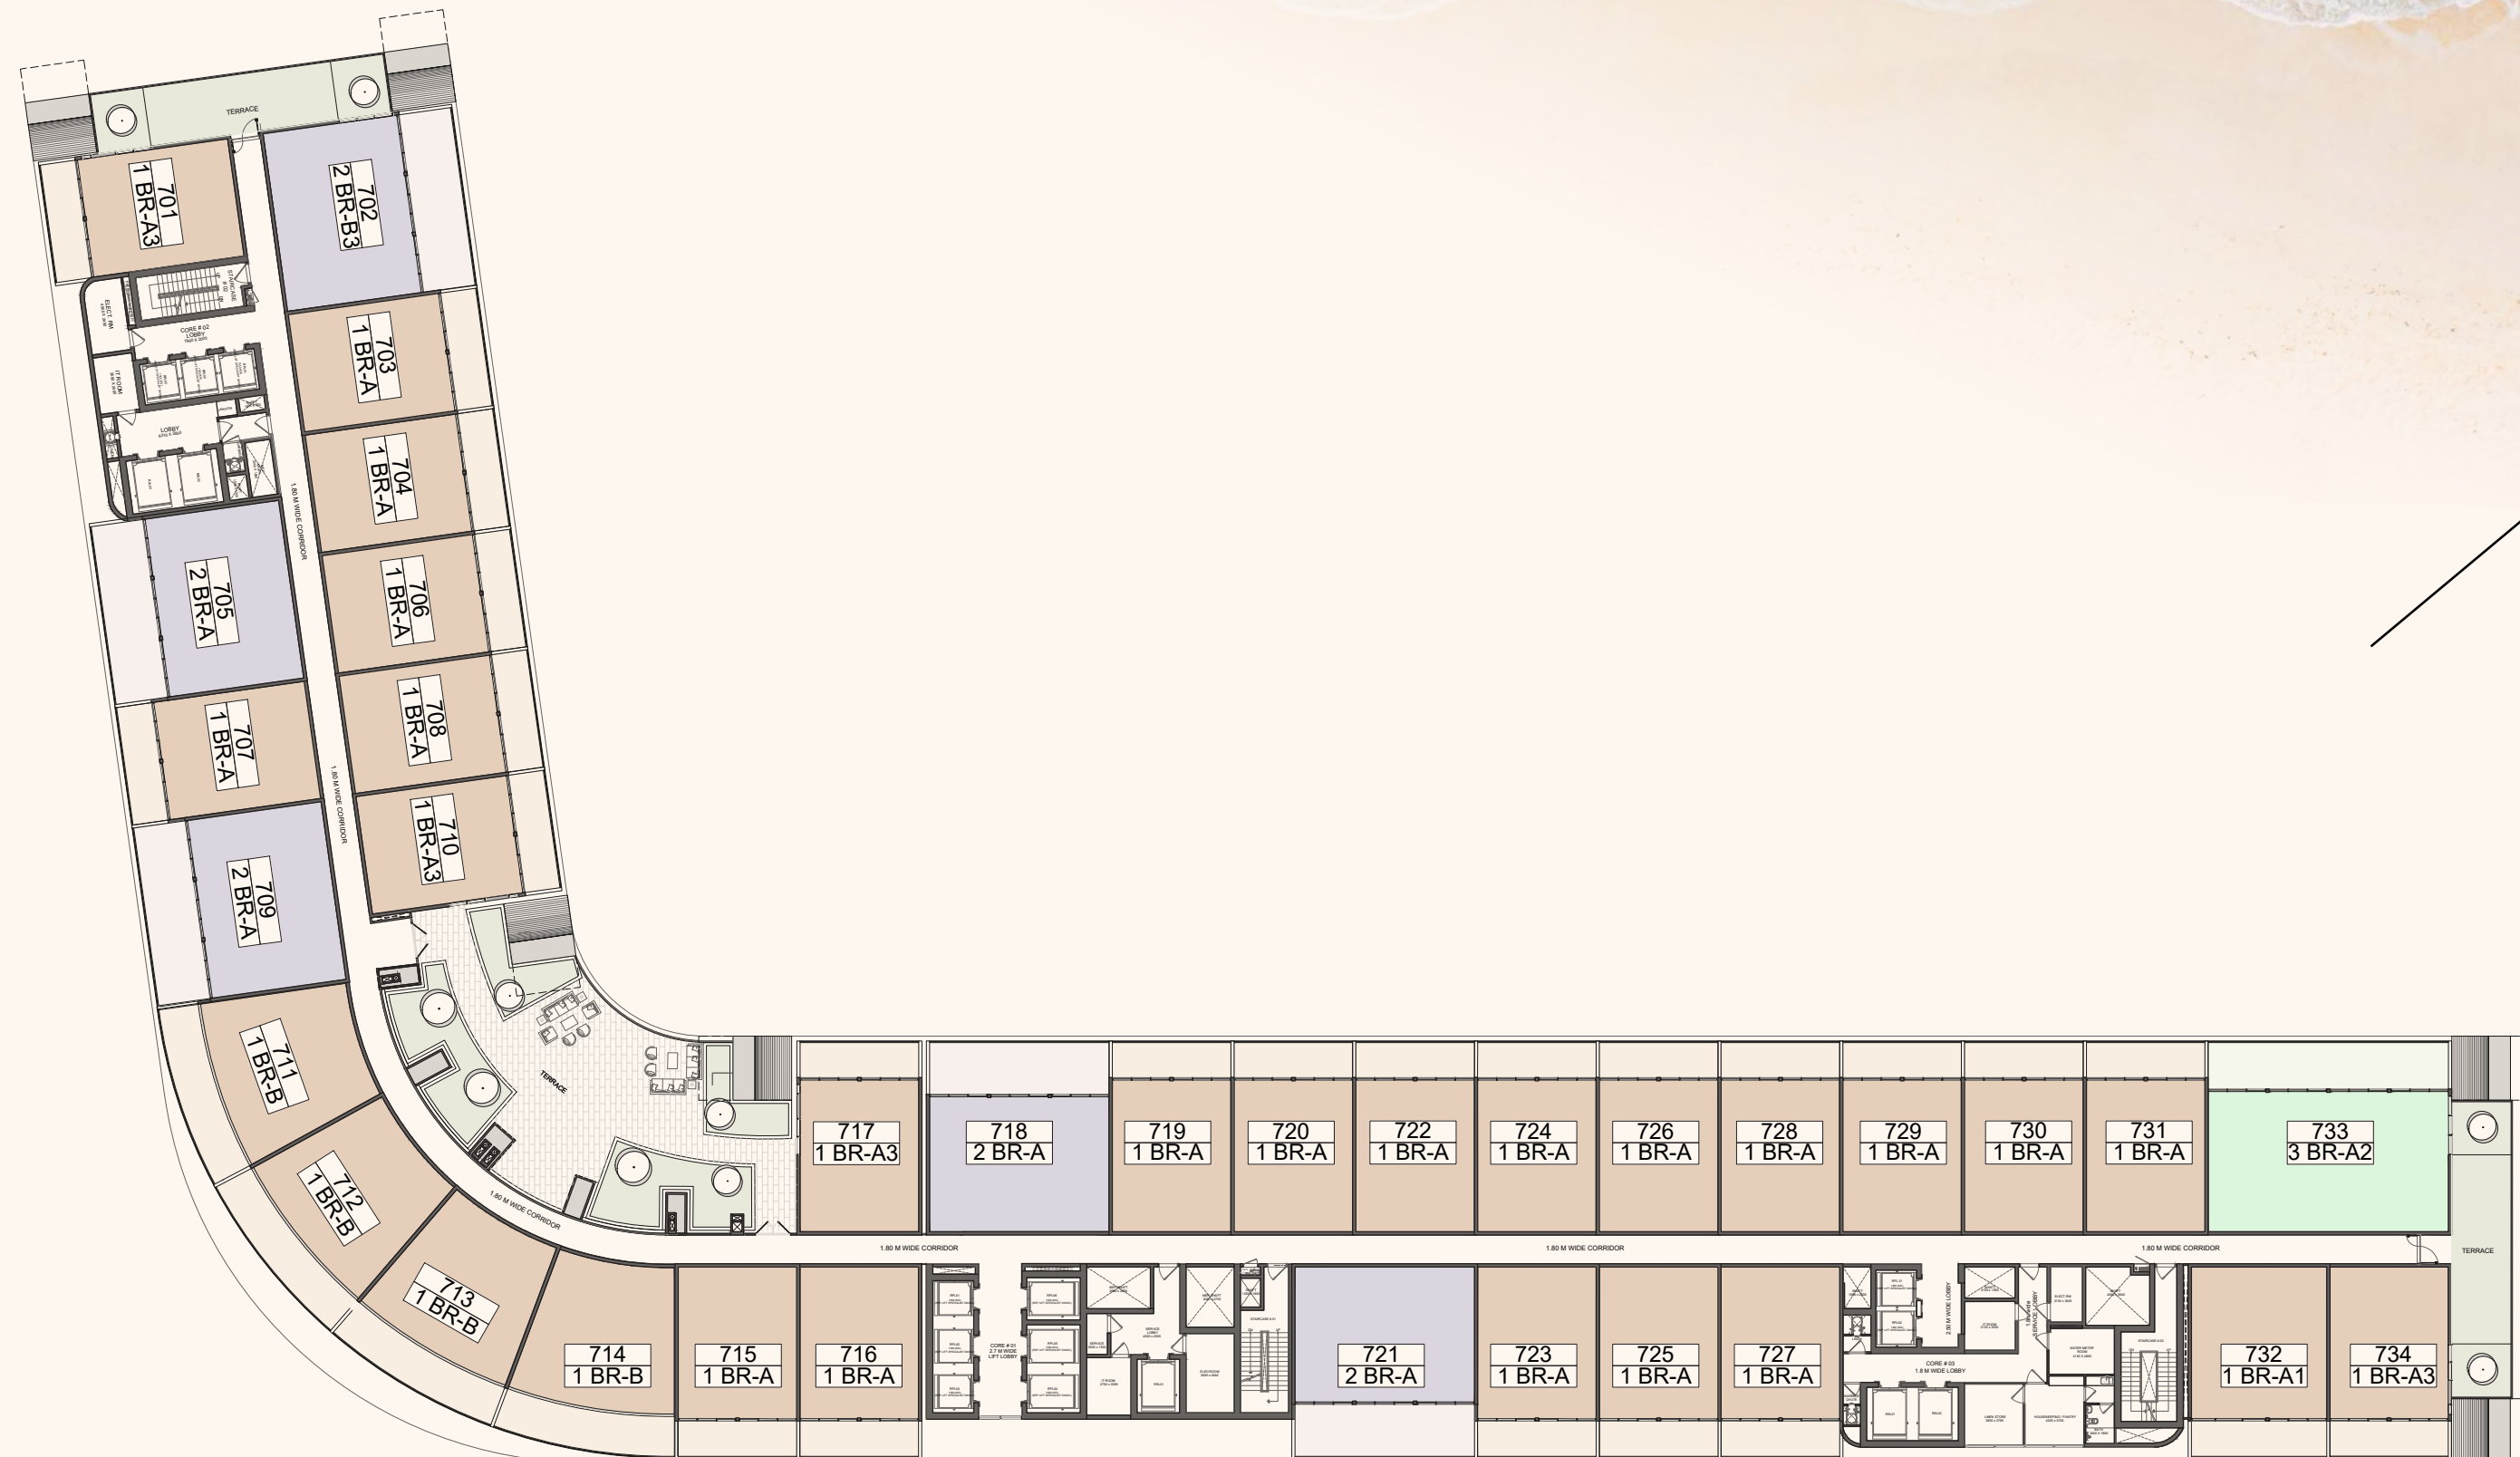

6TH FLOOR PLAN