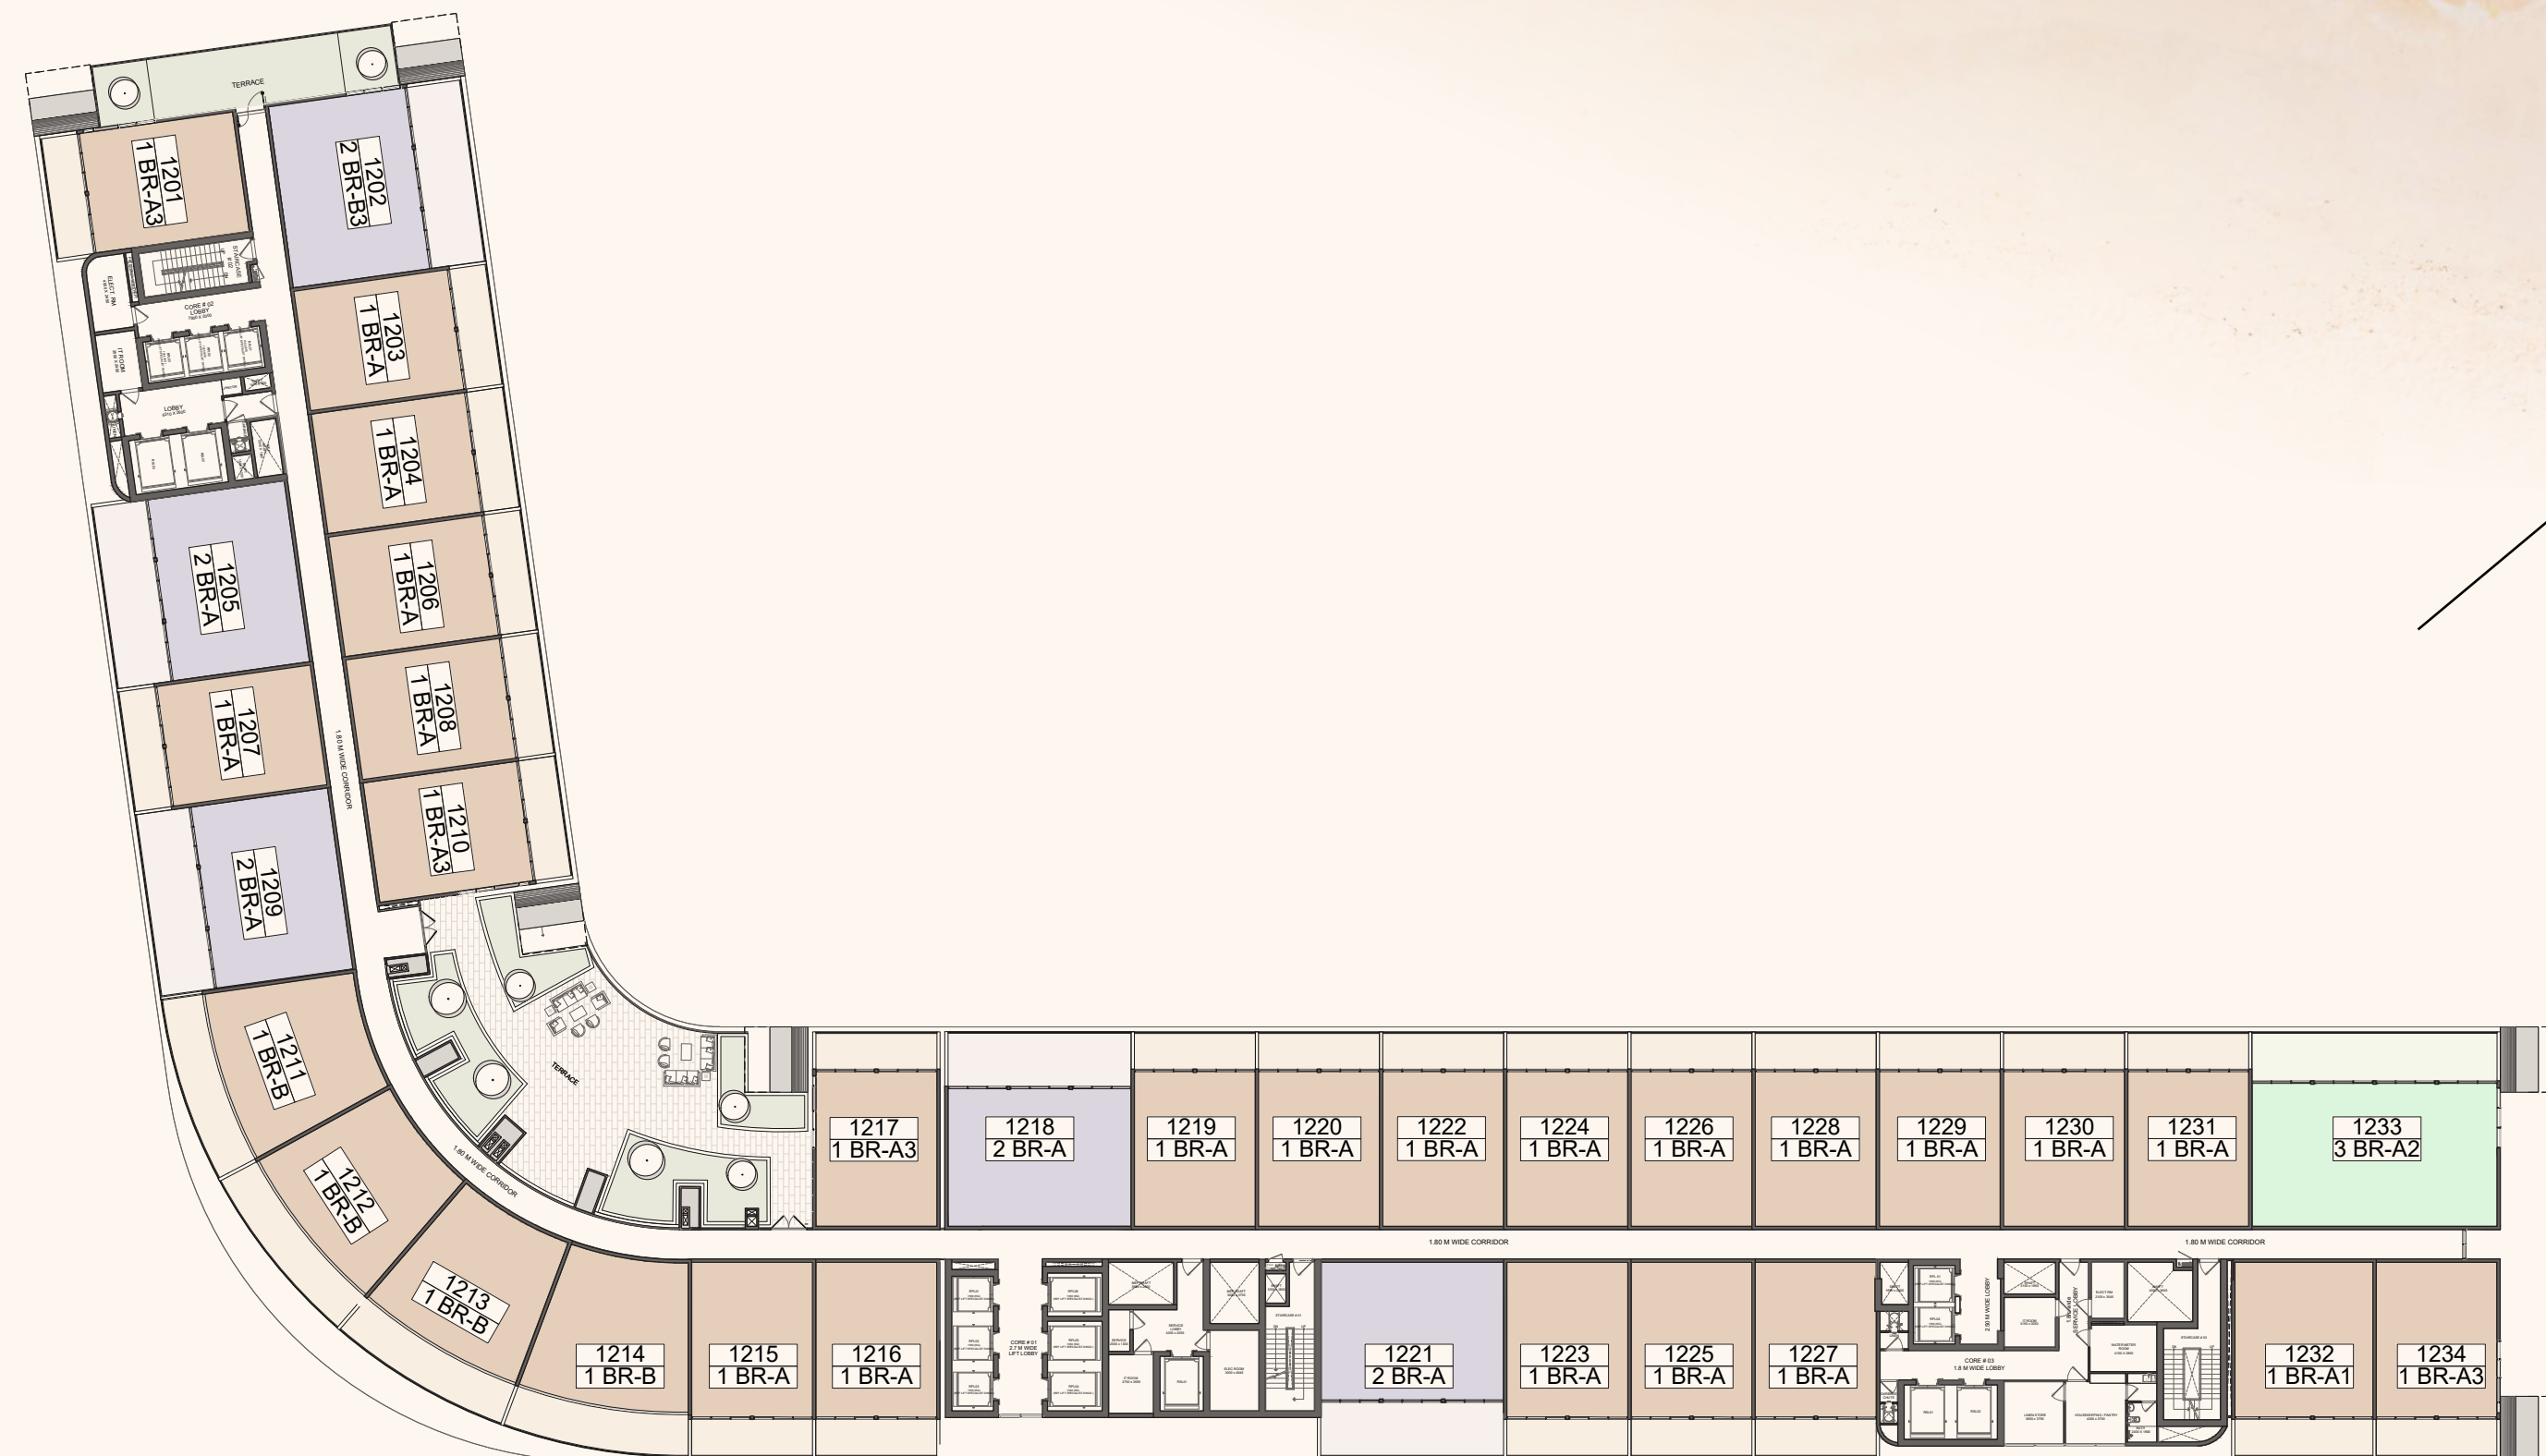

11TH FLOOR PLAN