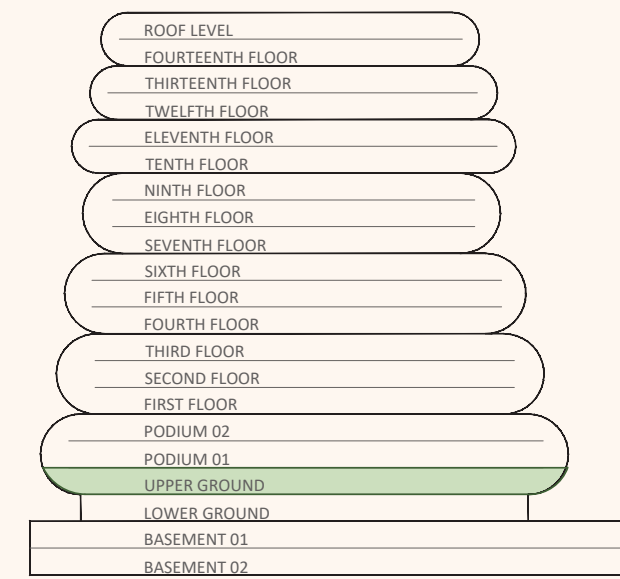

FLOOR DEMARCATION

LEGENDS	
UNIT COLOR CODE	APARTMENT TYPE
	1 BR
	2 BR
	3 BR
	PENTHOUSE
	DUPLEX- A

PODIUM 02

JW MARRIOTT

RESIDENCES AL MARJAN ISLAND

FLOOR DEMARCATION

LEGENDS	
UNIT COLOR CODE	APARTMENT TYPE
	1 BR
	2 BR
	3 BR
	PENTHOUSE
	DUPLEX- A

UPPER GROUND FLOOR PLAN