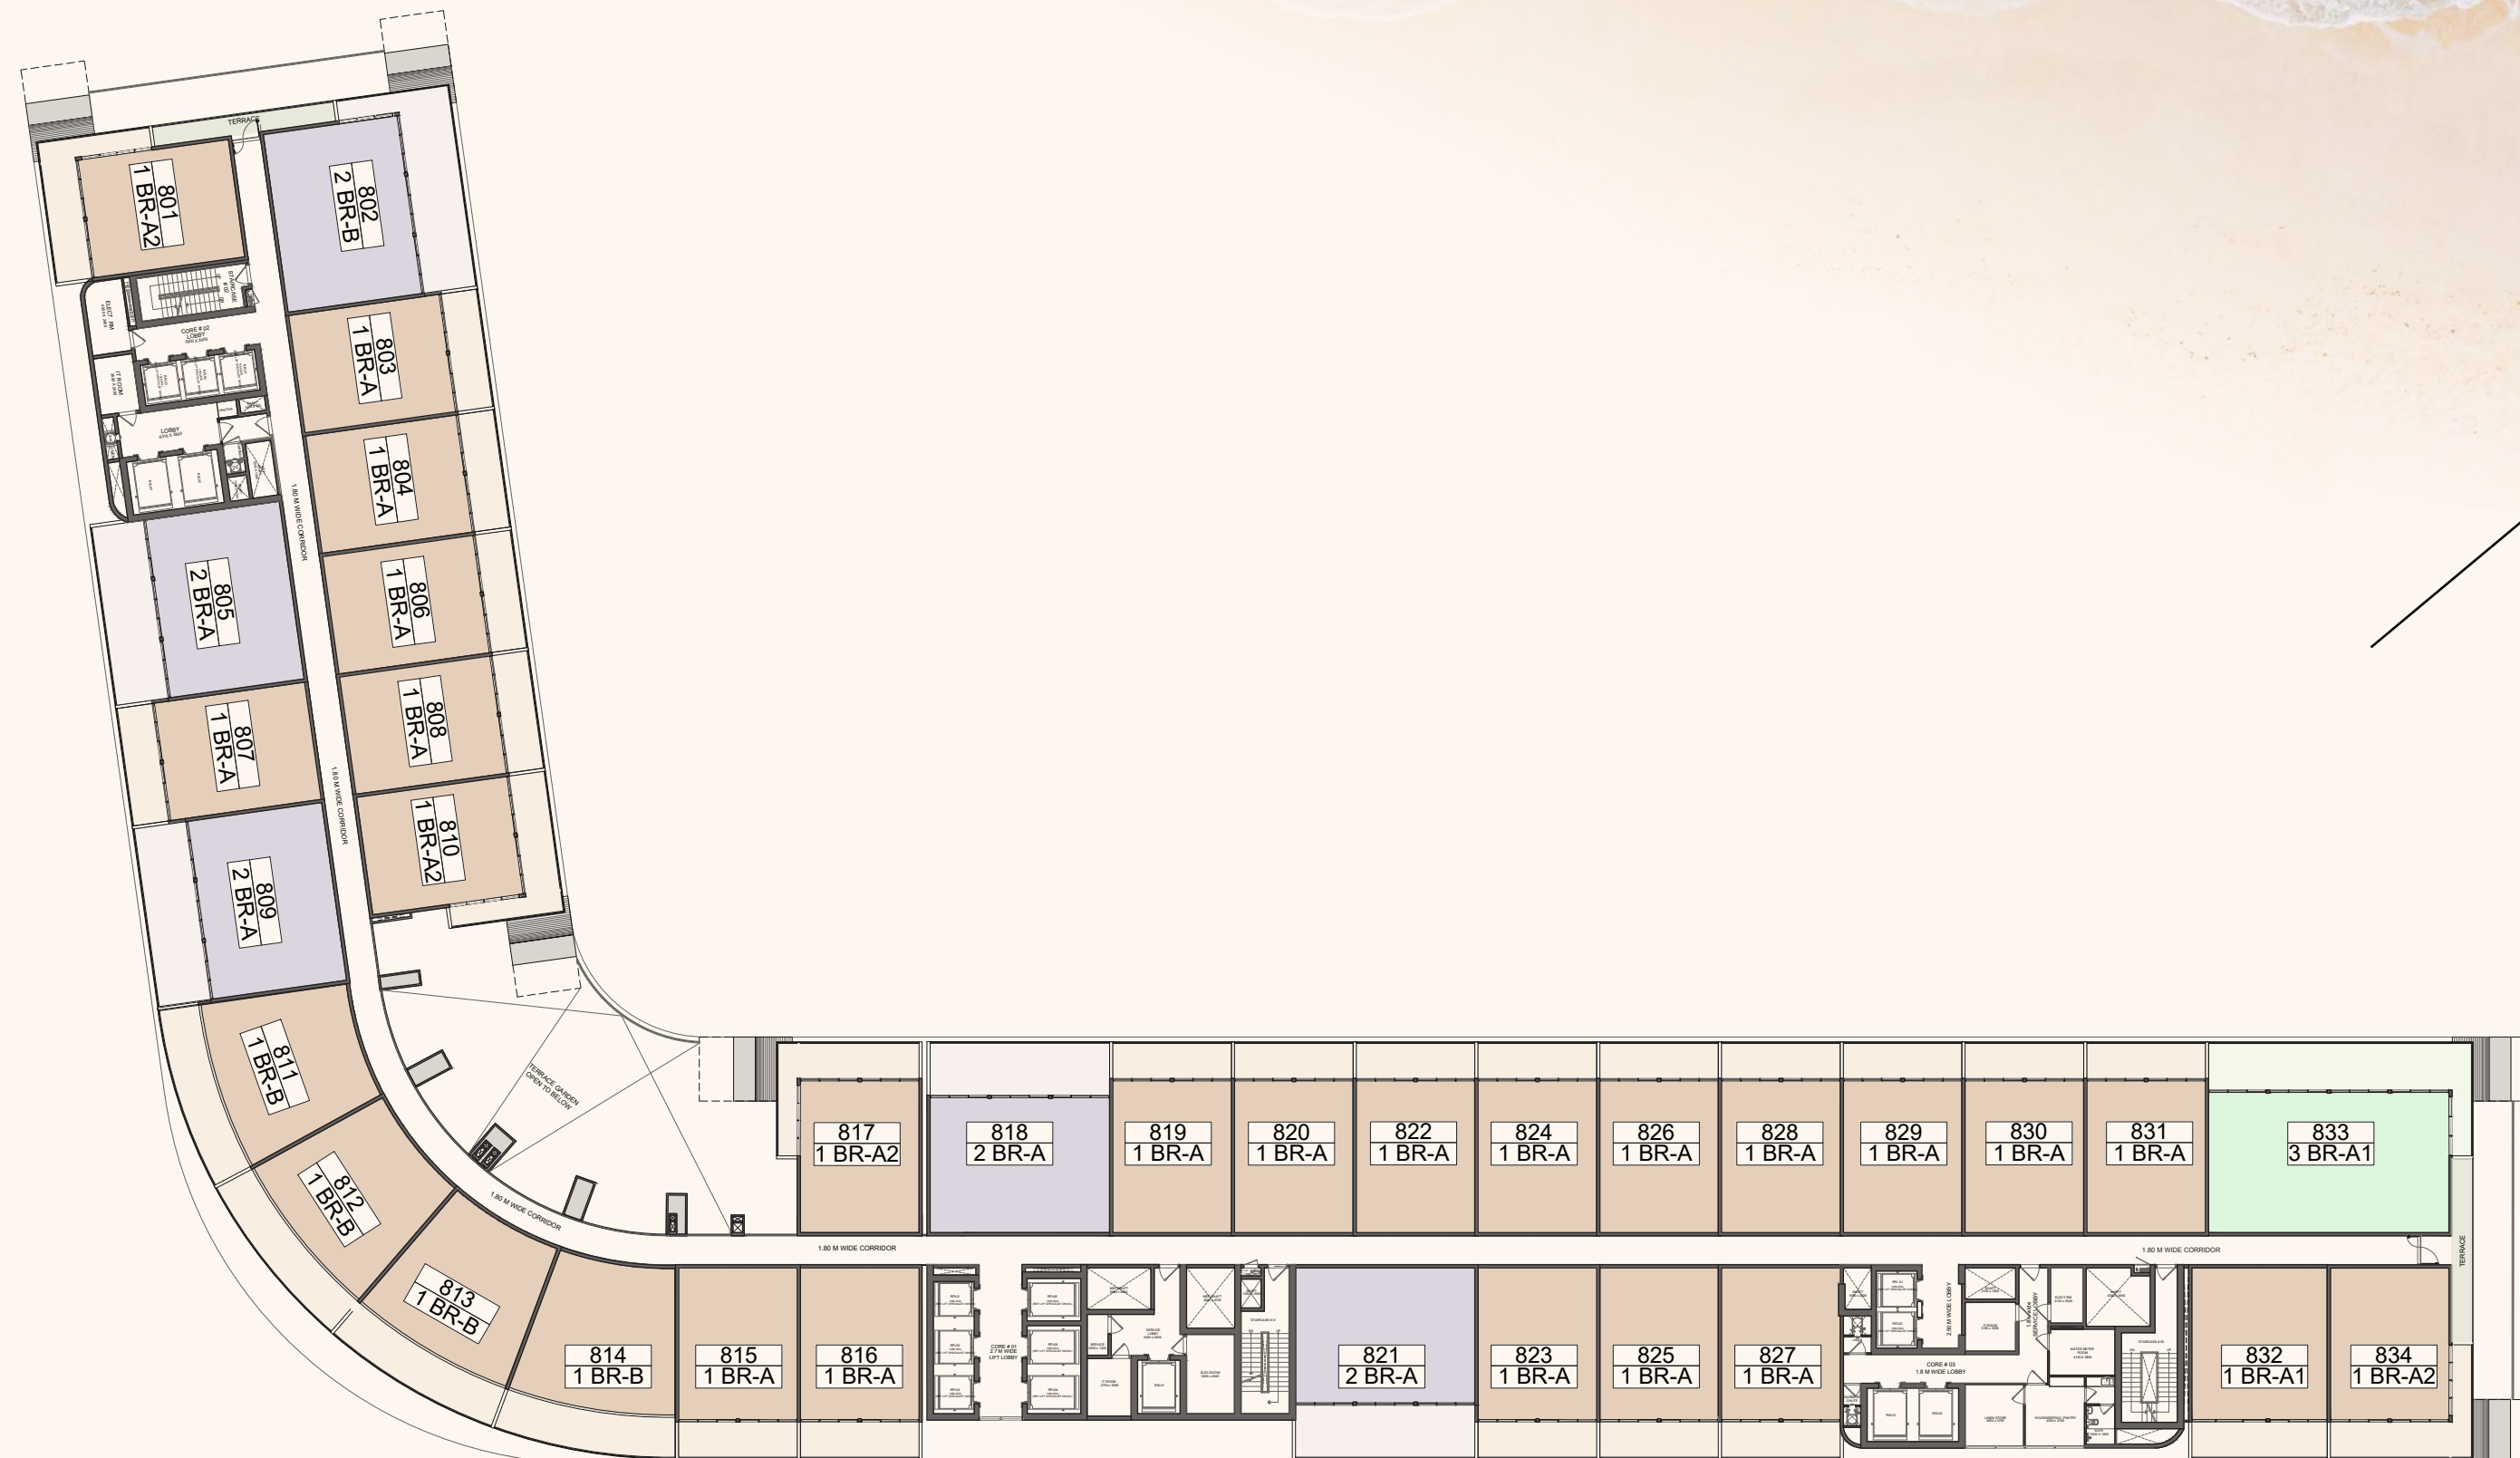

7TH FLOOR PLAN

JW MARRIOTT

RESIDENCES

AL MARJAN ISLAND

FLOOR DEMARCATION

LEGENDS	
UNIT COLOR CODE	APARTMENT TYPE
	1 BR
	2 BR
	3 BR
	PENTHOUSE
	DUPLEX- A

8TH FLOOR PLAN

JW MARRIOTT