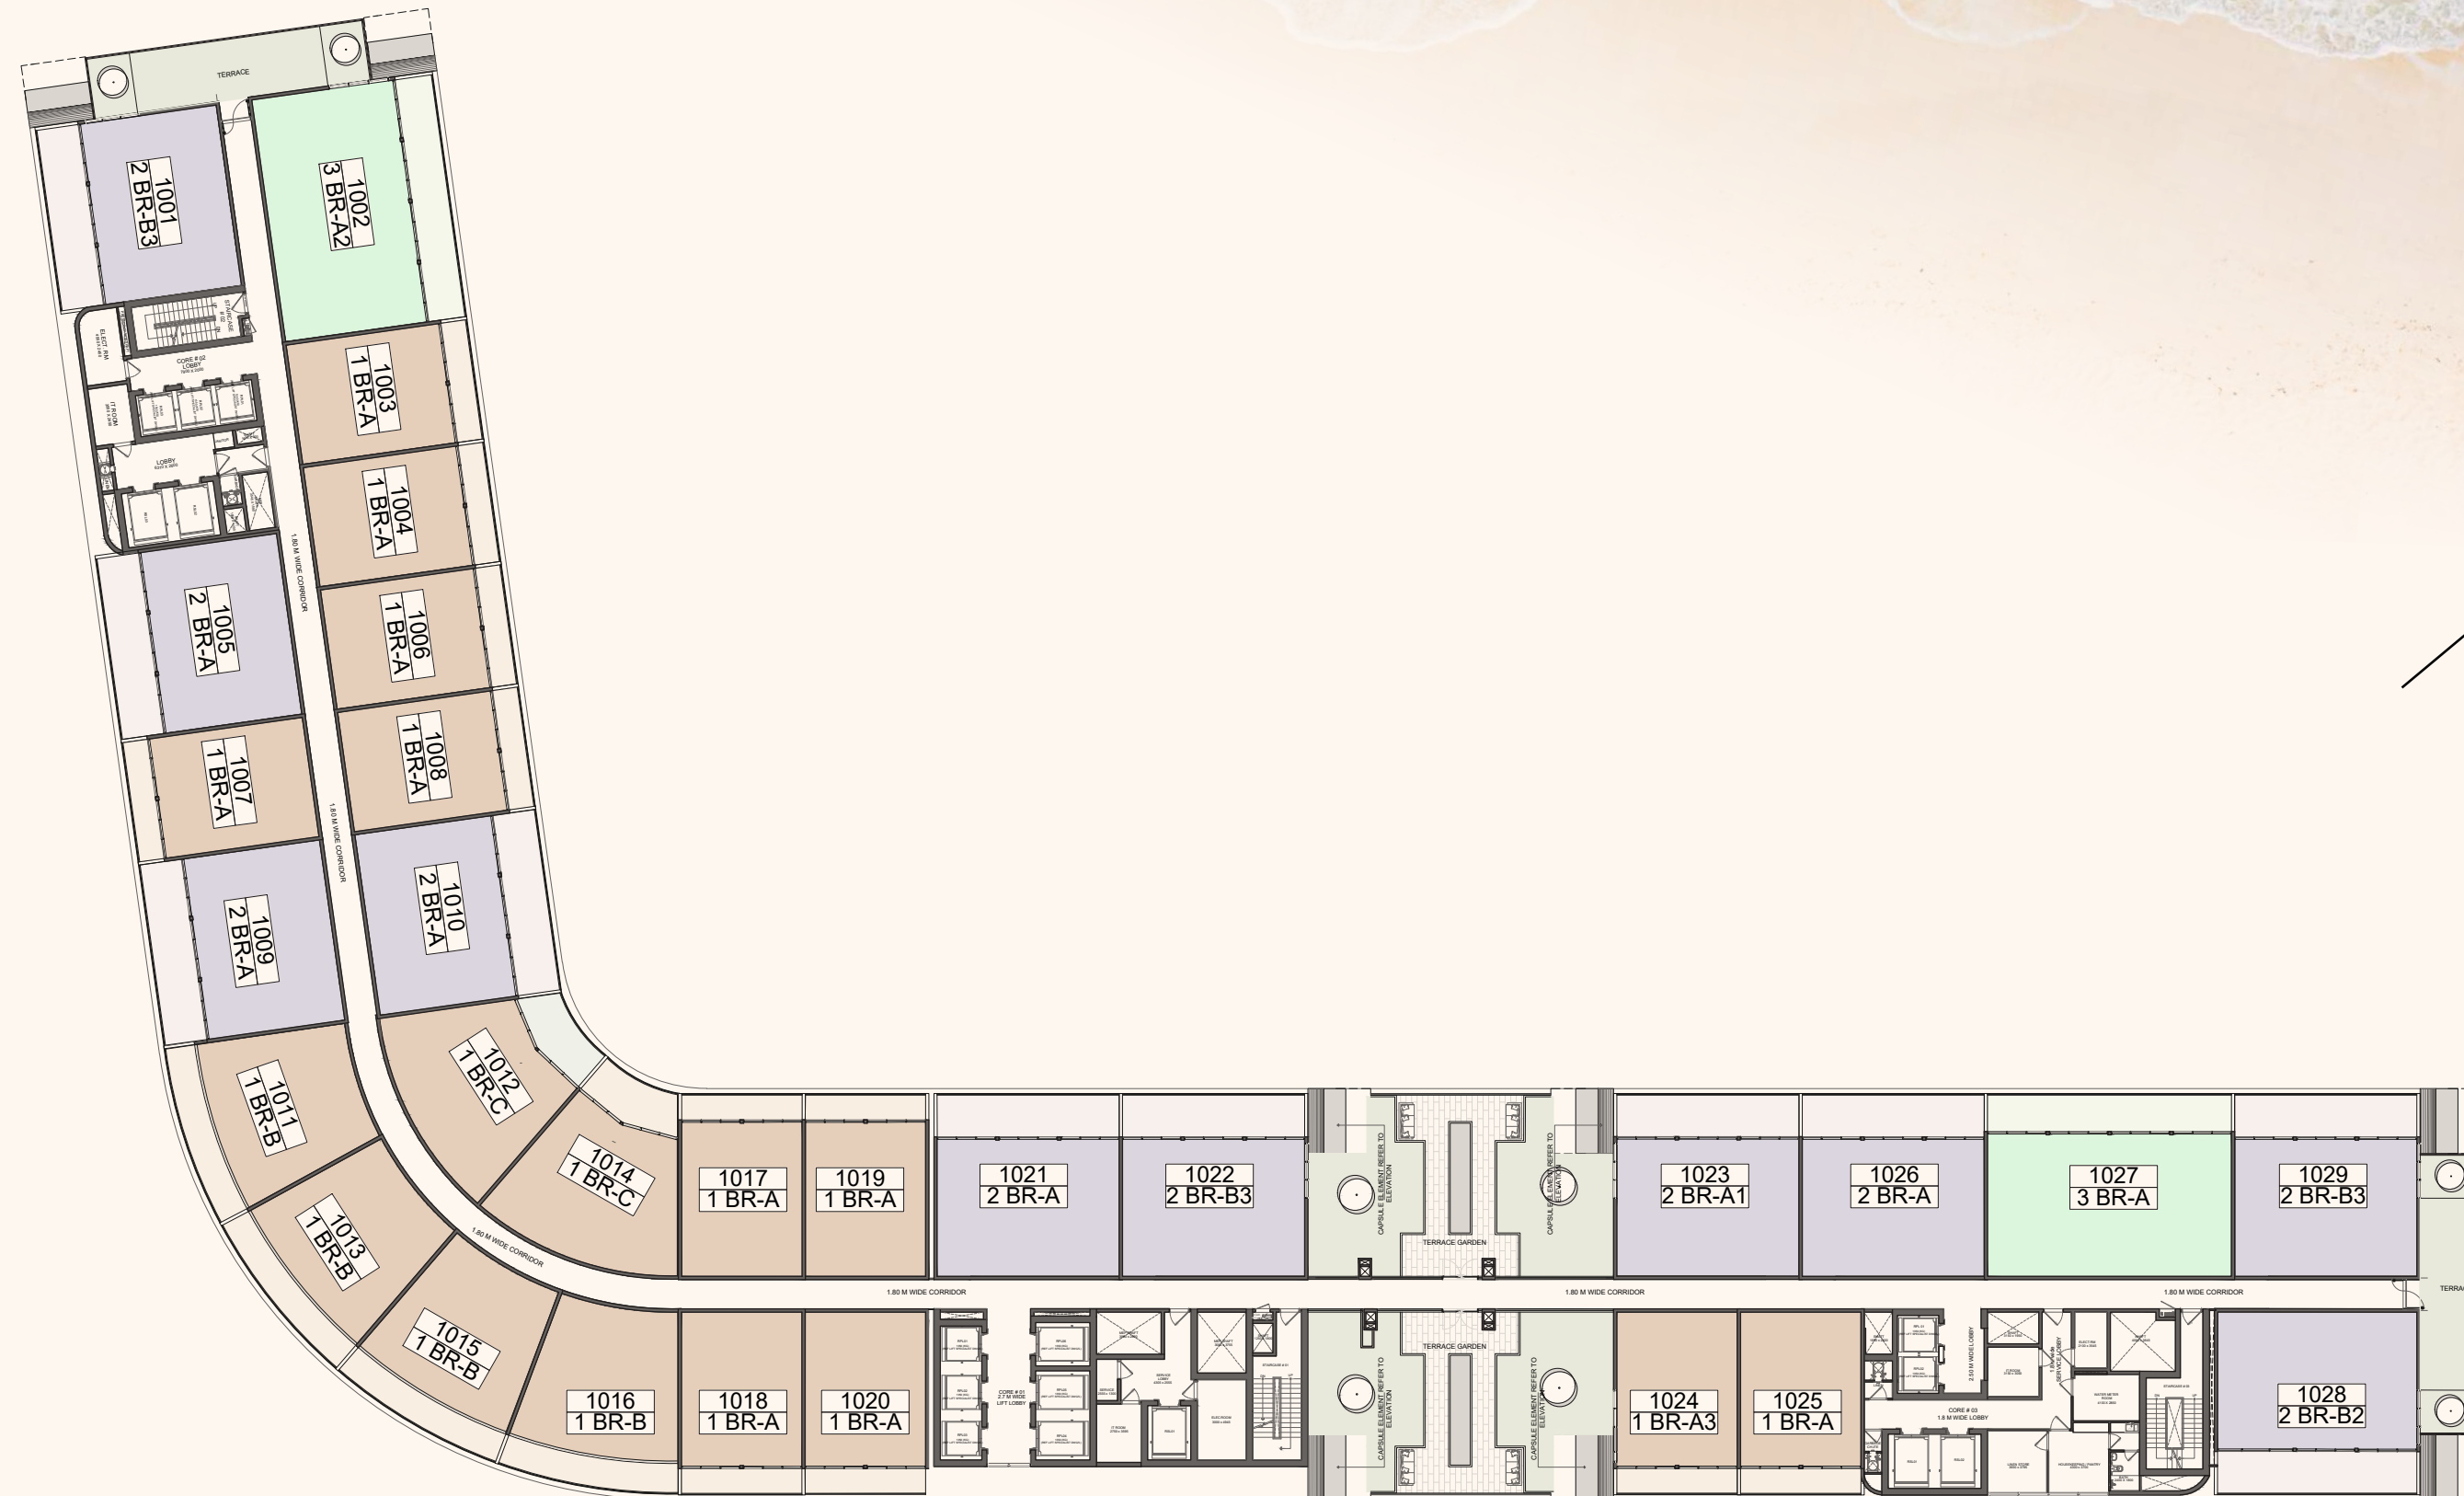

10TH FLOOR PLAN

JW MARRIOTT

RESIDENCES AL MARJAN ISLAND

FLOOR DEMARCATION

LEGENDS	
UNIT COLOR CODE	APARTMENT TYPE
	1 BR
	2 BR
	3 BR
	PENTHOUSE
	DUPLEX- A

11TH FLOOR PLAN

JW MARRIOTT

RESIDENCES