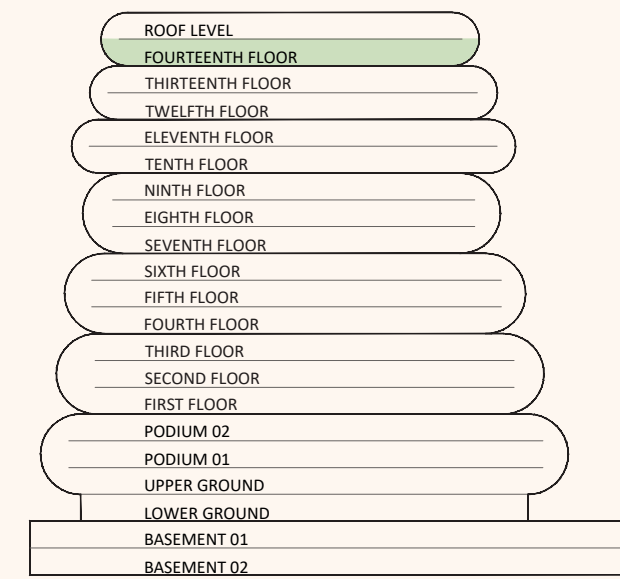

LEGENDS	
UNIT COLOR CODE	APARTMENT TYPE
	1 BR
	2 BR
	3 BR
	PENTHOUSE
	DUPLEX- A

13TH FLOOR PLAN

JW MARRIOTT

RESIDENCES AL MARJAN ISLAND

FLOOR DEMARCATION

LEGENDS

UNIT COLOR CODE	APARTMENT TYPE
	1 BR
	2 BR
	3 BR
	PENTHOUSE
	DUPLEX- A