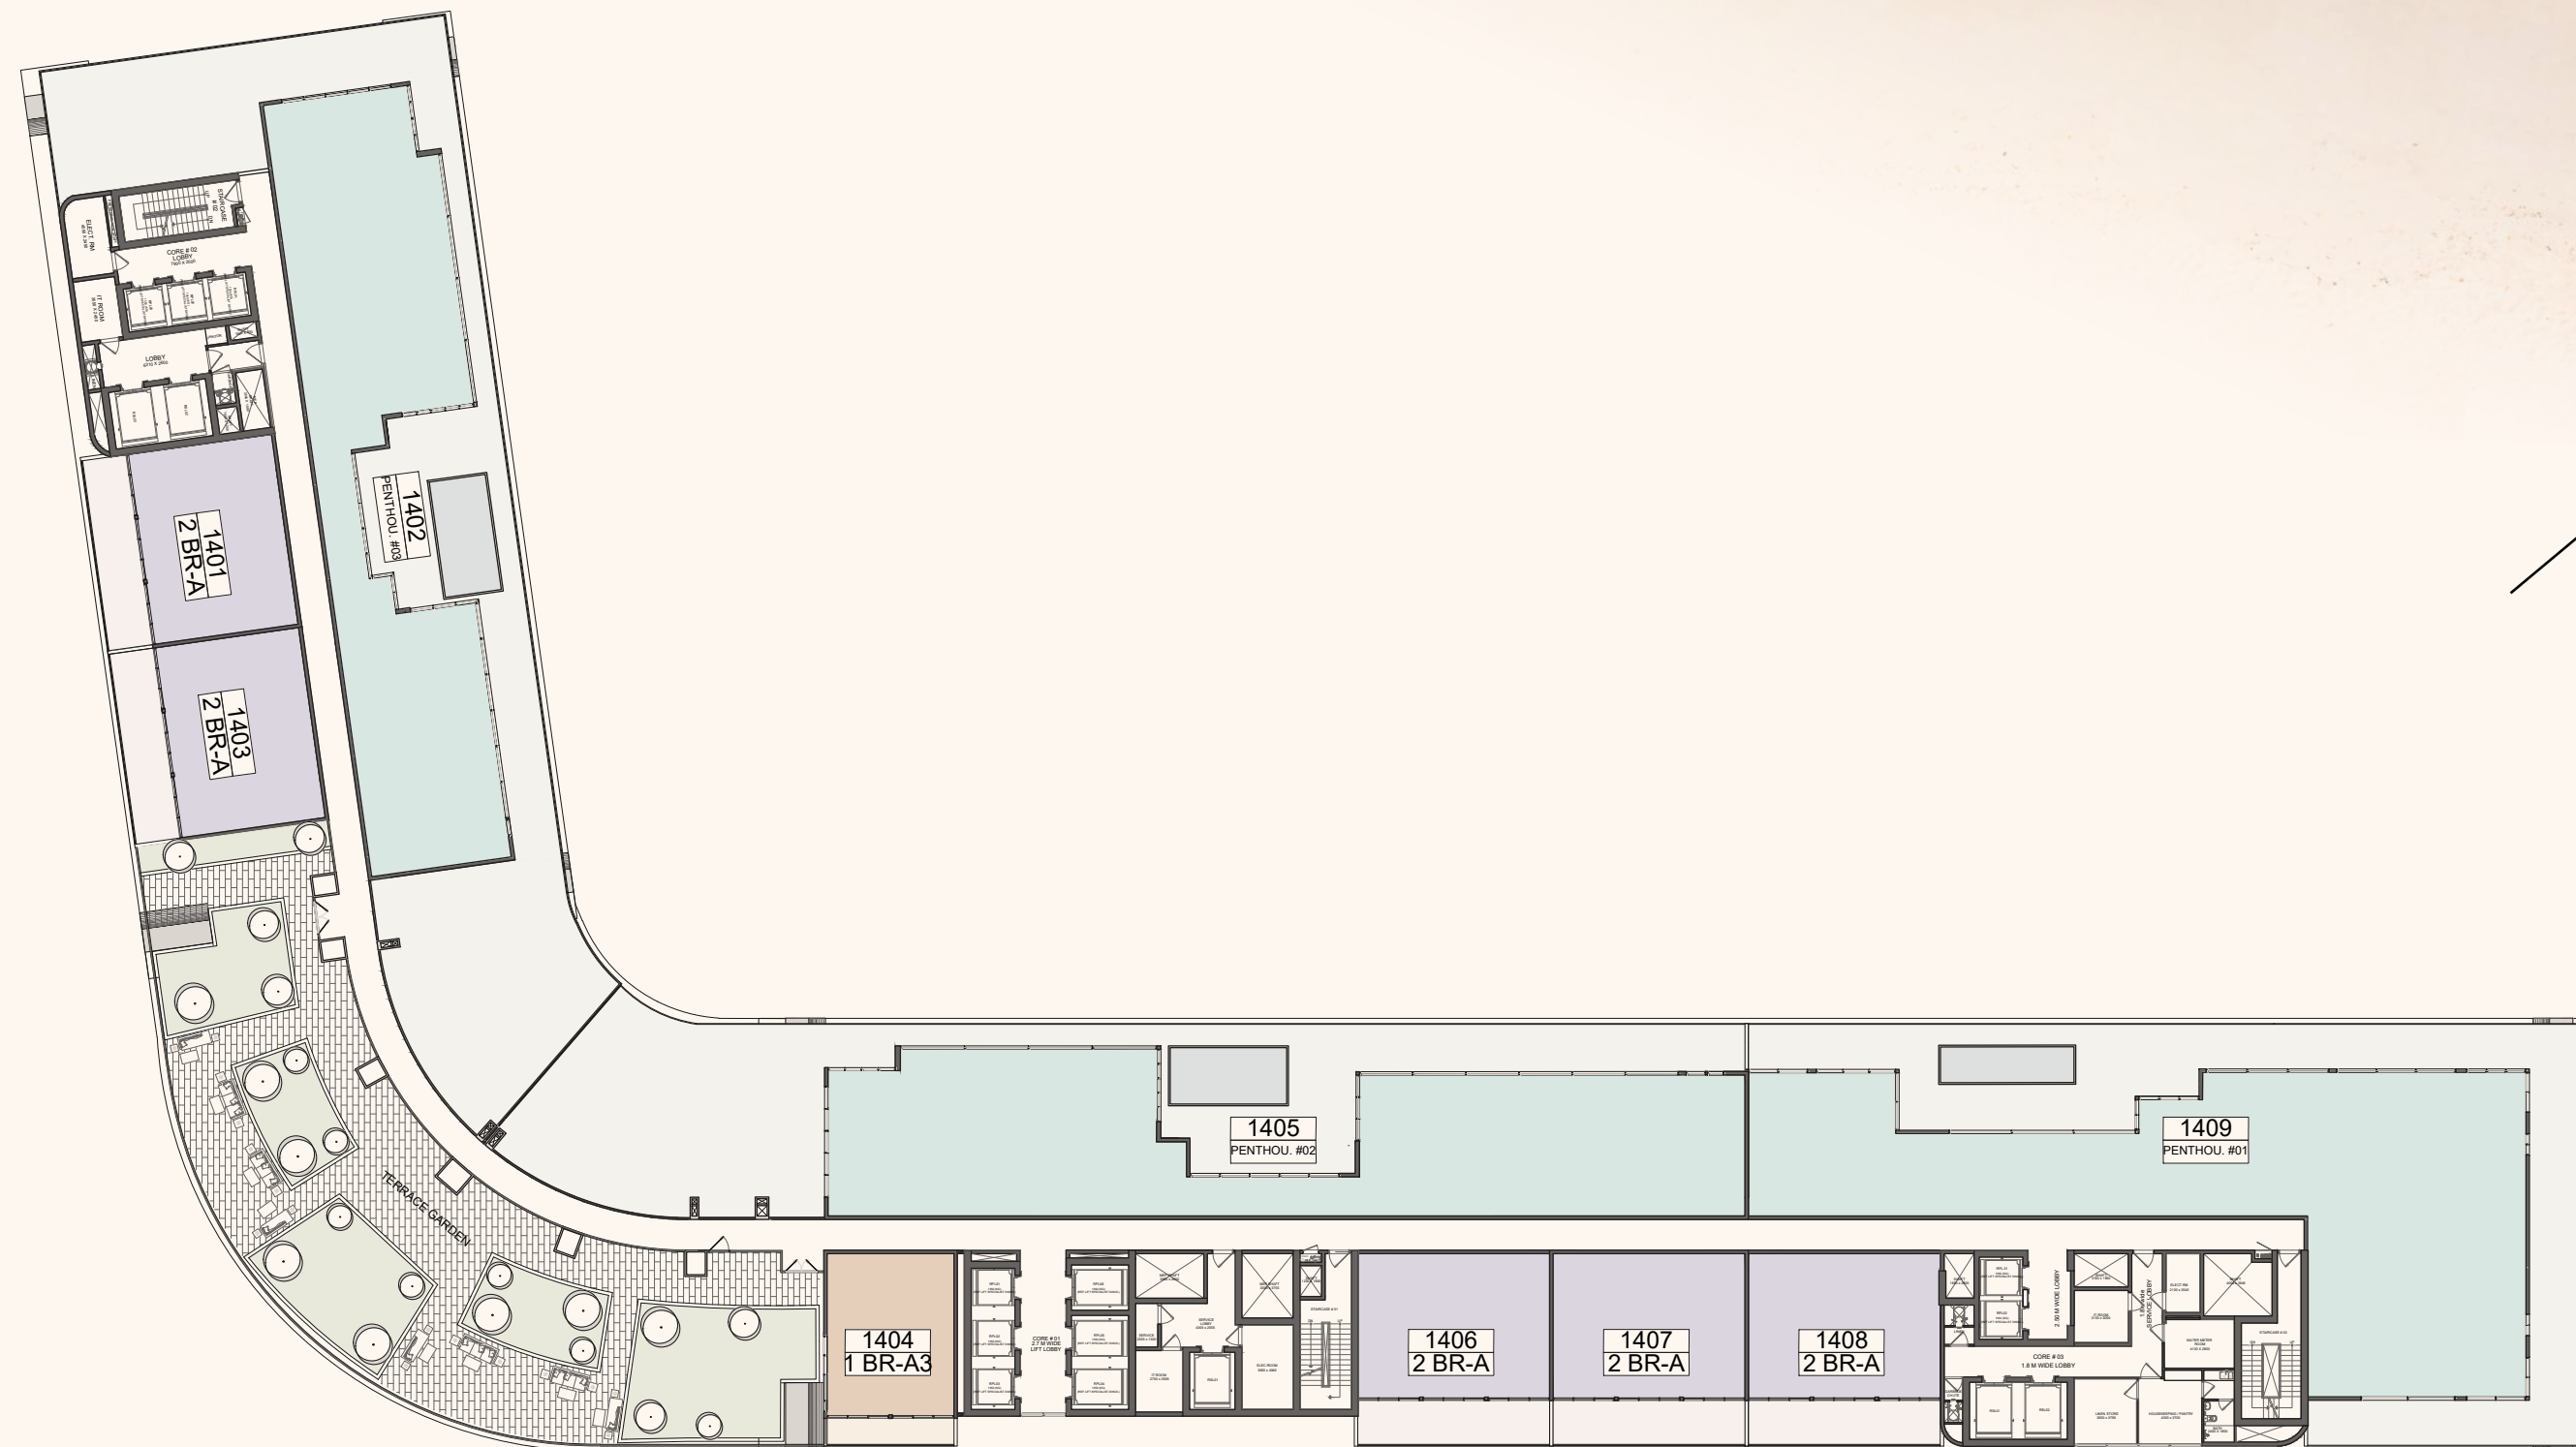

14TH FLOOR PLAN

JW MARRIOTT

RESIDENCES AL MARJAN ISLAND

FLOOR DEMARCATION

LEGENDS	
UNIT COLOR CODE	APARTMENT TYPE
	1 BR
	2 BR
	3 BR
	PENTHOUSE
	DUPLEX- A

PODIUM - 01

JW MARRIOTT

RESIDENCES AL MARJAN ISLAND