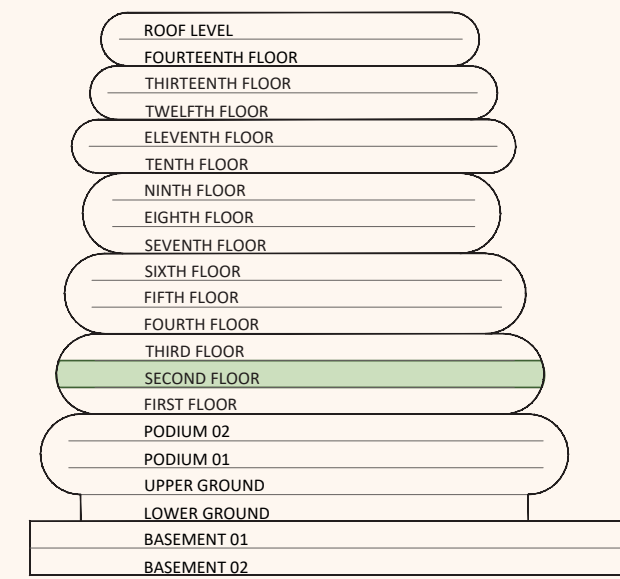

JW MARRIOTT

RESIDENCES

AL MARJAN ISLAND

FLOORPLATES

JW MARRIOTT

RESIDENCES AL MARJAN ISLAND

FLOOR DEMARCATION

LEGENDS	
UNIT COLOR CODE	APARTMENT TYPE
	1 BR
	2 BR
	3 BR
	PENTHOUSE
	DUPLEX- A

1ST FLOOR PLAN

JW MARRIOTT

RESIDENCES AL MARJAN ISLAND

FLOOR DEMARCATION

LEGENDS	
UNIT COLOR CODE	APARTMENT TYPE
	1 BR
	2 BR
	3 BR
	PENTHOUSE
	DUPLEX- A

2ND FLOOR PLAN

JW MARRIOTT

RESIDENCES AL MARJAN ISLAND

FLOOR DEMARCATION

LEGENDS	
UNIT COLOR CODE	APARTMENT TYPE
	1 BR
	2 BR
	3 BR
	PENTHOUSE
	DUPLEX- A

3RD FLOOR PLAN

JW MARRIOTT

RESIDENCES

AL MARJAN ISLAND

FLOOR DEMARCATION

LEGENDS	
UNIT COLOR CODE	APARTMENT TYPE
	1 BR
	2 BR
	3 BR
	PENTHOUSE
	DUPLEX- A