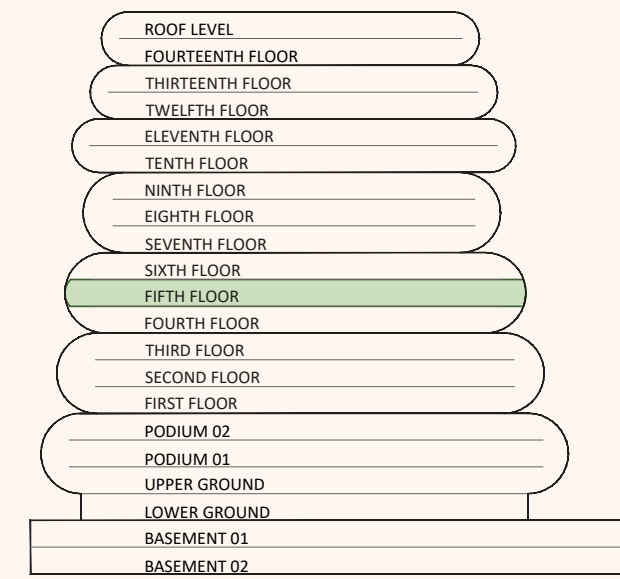

1ST FLOOR PLAN

JW MARRIOTT

RESIDENCES AL MARJAN ISLAND

FLOOR DEMARCATION

LEGENDS	
UNIT COLOR CODE	APARTMENT TYPE
	1 BR
	2 BR
	3 BR
	PENTHOUSE
	DUPLEX- A

2ND FLOOR PLAN

JW MARRIOTT

RESIDENCES AL MARJAN ISLAND

FLOOR DEMARCATION

LEGENDS	
UNIT COLOR CODE	APARTMENT TYPE
	1 BR
	2 BR
	3 BR
	PENTHOUSE
	DUPLEX- A

3RD FLOOR PLAN

JW MARRIOTT

RESIDENCES

AL MARJAN ISLAND

FLOOR DEMARCATION

LEGENDS	
UNIT COLOR CODE	APARTMENT TYPE
	1 BR
	2 BR
	3 BR
	PENTHOUSE
	DUPLEX- A

4TH FLOOR PLAN

JW MARRIOTT

RESIDENCES AL MARJAN ISLAND

FLOOR DEMARCATION

LEGENDS	
UNIT COLOR CODE	APARTMENT TYPE
	1 BR
	2 BR
	3 BR
	PENTHOUSE
	DUPLEX- A

JW MARRIOTT

RESIDENCES AL MARJAN ISLAND

FLOOR DEMARCATION