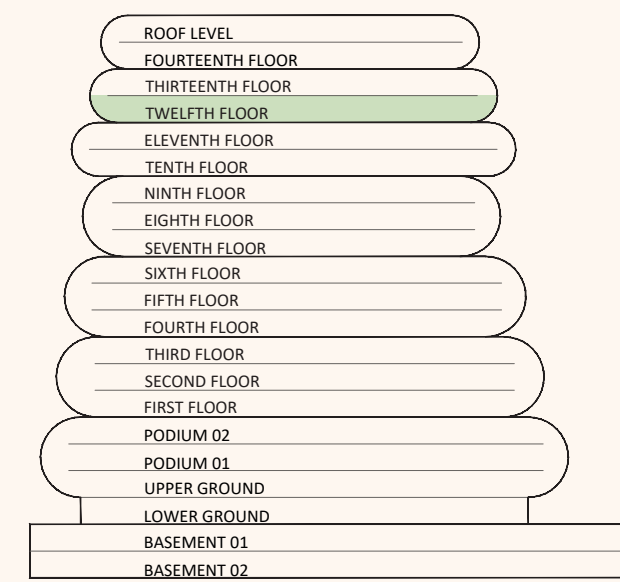

RESIDENCES AL MARJAN ISLAND

FLOOR DEMARCATION

LEGENDS	
UNIT COLOR CODE	APARTMENT TYPE
	1 BR
	2 BR
	3 BR
	PENTHOUSE
	DUPLEX- A

JW MARRIOTT

RESIDENCES AL MARJAN ISLAND

FLOOR DEMARCATION

LEGENDS	
UNIT COLOR CODE	APARTMENT TYPE
	1 BR
	2 BR
	3 BR
	PENTHOUSE
	DUPLEX- A

10TH FLOOR PLAN

JW MARRIOTT

RESIDENCES AL MARJAN ISLAND

FLOOR DEMARCATION

LEGENDS	
UNIT COLOR CODE	APARTMENT TYPE
	1 BR
	2 BR
	3 BR
	PENTHOUSE
	DUPLEX- A

11TH FLOOR PLAN

JW MARRIOTT

RESIDENCES

AL MARJAN ISLAND

FLOOR DEMARCATION

LEGENDS

UNIT COLOR CODE	APARTMENT TYPE
	1 BR
	2 BR
	3 BR
	PENTHOUSE
	DUPLEX- A

12TH FLOOR PLAN

JW MARRIOTT

RESIDENCES AL MARJAN ISLAND

FLOOR DEMARCATION