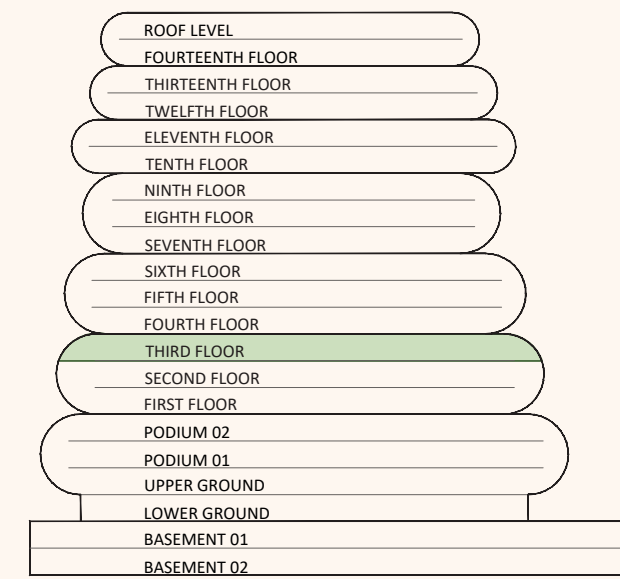

JW MARRIOTT

RESIDENCES

AL MARJAN ISLAND

FLOORPLATES

JW MARRIOTT

RESIDENCES AL MARJAN ISLAND

FLOOR DEMARCATION

LEGENDS	
UNIT COLOR CODE	APARTMENT TYPE
	1 BR
	2 BR
	3 BR
	PENTHOUSE
	DUPLEX- A

1ST FLOOR PLAN

JW MARRIOTT

RESIDENCES AL MARJAN ISLAND

FLOOR DEMARCATION

LEGENDS	
UNIT COLOR CODE	APARTMENT TYPE
	1 BR
	2 BR
	3 BR
	PENTHOUSE
	DUPLEX- A

2ND FLOOR PLAN

JW MARRIOTT

RESIDENCES AL MARJAN ISLAND

FLOOR DEMARCATION

LEGENDS	
UNIT COLOR CODE	APARTMENT TYPE
	1 BR
	2 BR
	3 BR
	PENTHOUSE
	DUPLEX- A

3RD FLOOR PLAN

JW MARRIOTT

RESIDENCES

AL MARJAN ISLAND

FLOOR DEMARCATION

LEGENDS	
UNIT COLOR CODE	APARTMENT TYPE
	1 BR
	2 BR
	3 BR
	PENTHOUSE
	DUPLEX- A