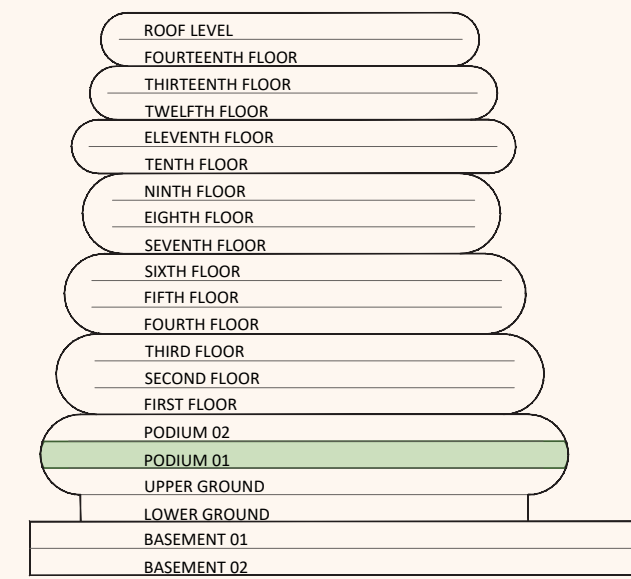

JW MARRIOTT

RESIDENCES AL MARJAN ISLAND

FLOOR DEMARCATION

LEGENDS	
UNIT COLOR CODE	APARTMENT TYPE
	1 BR
	2 BR
	3 BR
	PENTHOUSE
	DUPLEX- A